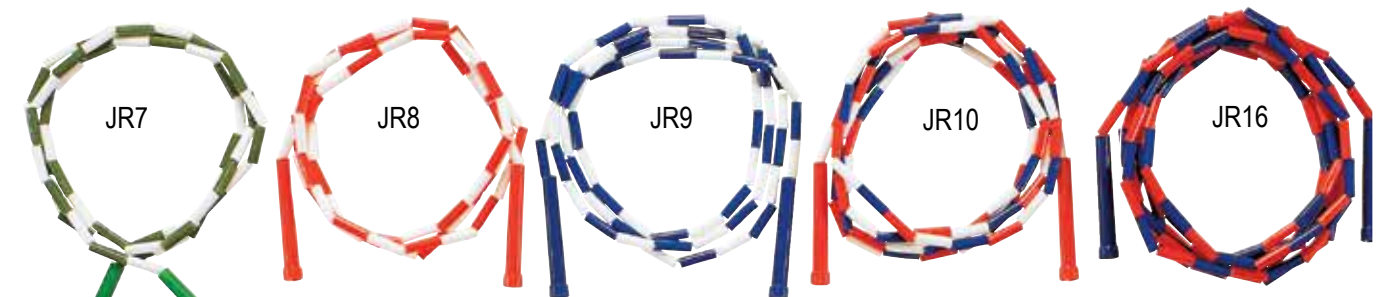

JUMP ROPES, EXERCISE BALLS

SPEED ROPES Vinyl rope with plastic shaped handles, pak 12.

SPR7 7' 3.50 ea.	SPR9 9' 3.90 ea.	SPR16 16' 5.50 ea.
SPR8 8' 3.70 ea.	SPR10 10' 4.10 ea.	

PLASTIC

Unbreakable sections, heavy nylon jump rope, pak 12