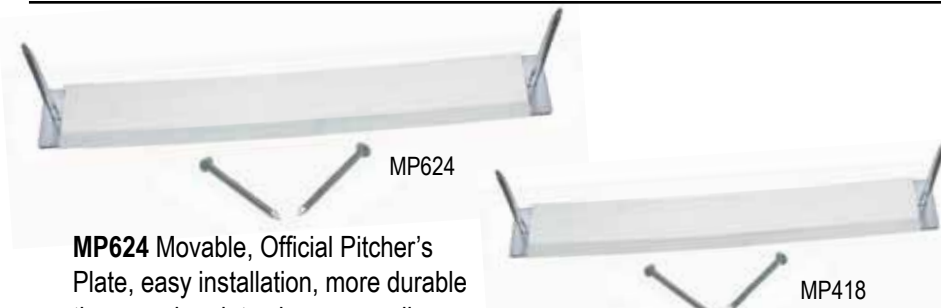

DSR7252 236.00 ea.

NEW

PITCHERS SAFETY SCREEN (L SHAPE)

Size 7' x 7', pitchers protective screen, string & velcro straps for easy attachment. Reversible L shape for right or lefthanded pitchers.

BLS77 336.00 ea.

NEW

PROTECTIVE SCREEN

Size 7' x 7', provides protection during practice, easy set-up with hardware included.

PS77 336.00 ea.

BATTING TEES & PITCHER'S PLATES

OP30 Official Pitchers Plate, pak 6... 35.00 ea.

LP40 Youth Pitchers Plate, pak 6 21.00 ea.

SX76 Extra plate spikes, pak 12..... 3.50 ea.

MP624 Movable, Official Pitcher's Plate, easy installation, more durable than regular plates because spikes are on the side of the plate, not on the bottom, pak 6..... 42.00 ea.