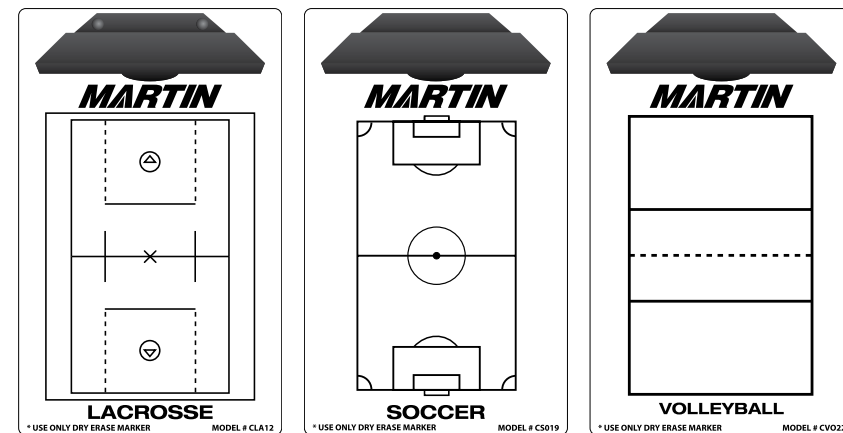

LACROSSE
CLA12 Full field on one side, half field on backside. .... 15.00 ea.

SOCCER
CSO19 Full field on one side, half field on backside. .... 15.00 ea.

VOLLEYBALL
CVO22 Full court on one side, half court on backside. .... 15.00 ea.