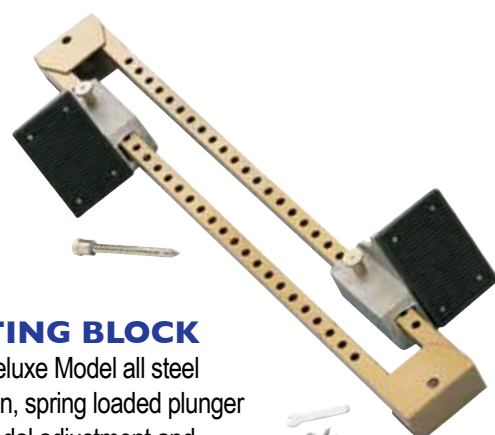

STARTING BLOCK

SBK32 Deluxe Model all steel construction, spring loaded plunger for easy pedal adjustment and secure locking. Pedals have riveted rubber pads for traction, track spikes included for all-weather and cinder tracks. .... 148.00 ea.