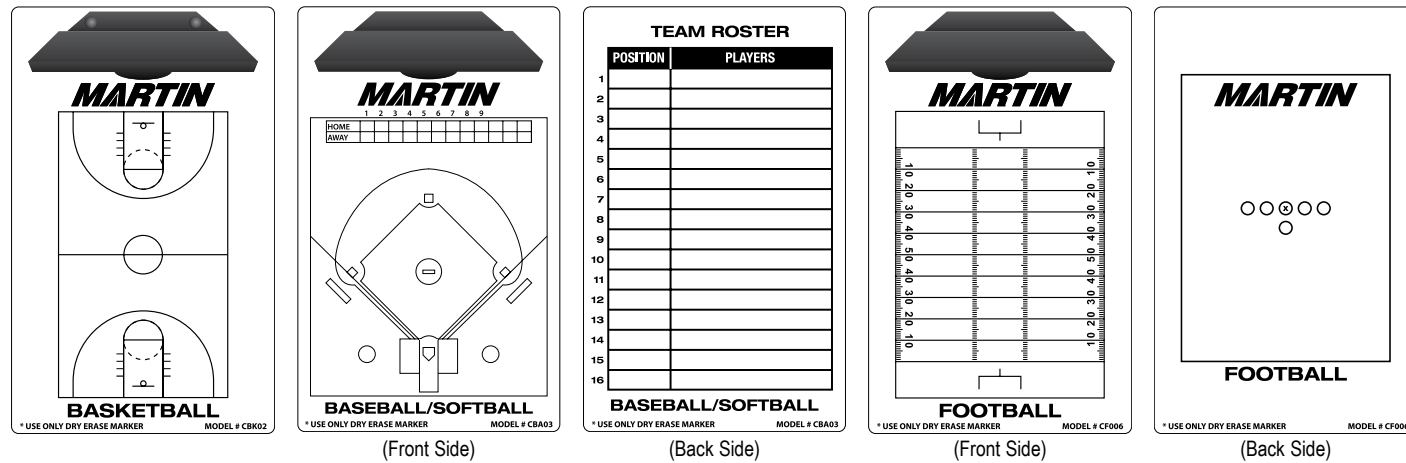

ADULT - 7" inseam

SSH49 Sizes: S, M, L, XL 13.00 ea.
 2X 14.50 ea.

COACHING BOARDS

Easy wipe off surface, clipboard is made of durable ABS plastic, dry erase marker included, size: 9" x 15 3/4".

BASKETBALL
CBK02 Full court on one side, half court on backside. 15.00 ea.