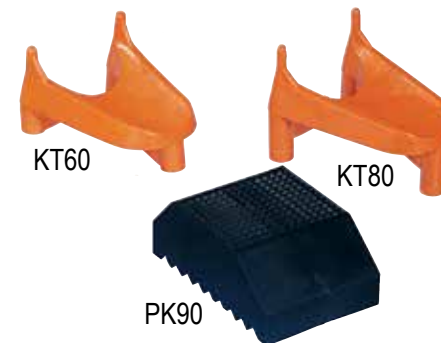

KICKING TEES
KT60 1" kickoff tee, pak 12..... 4.50 ea.
KT80 2" kickoff tee, pak 12.....5.00 ea.
PK90 2" extra point tee, pk 12..... 5.00 ea.