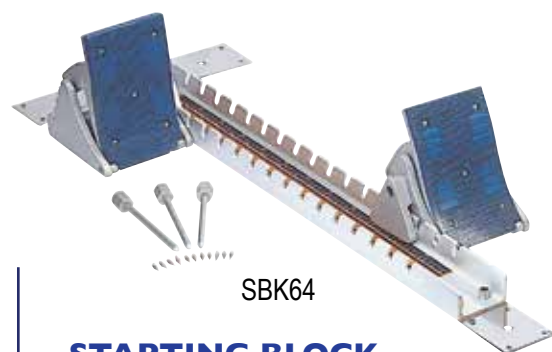

STARTING BLOCK

SBK64 Championship Model 4" wide PVC rubber mounted pedals with easy spring adjustment at four different angles, 3" aluminum rail with thick slotted channel, anchor pins & all weather spikes included. .... 280.00 ea.