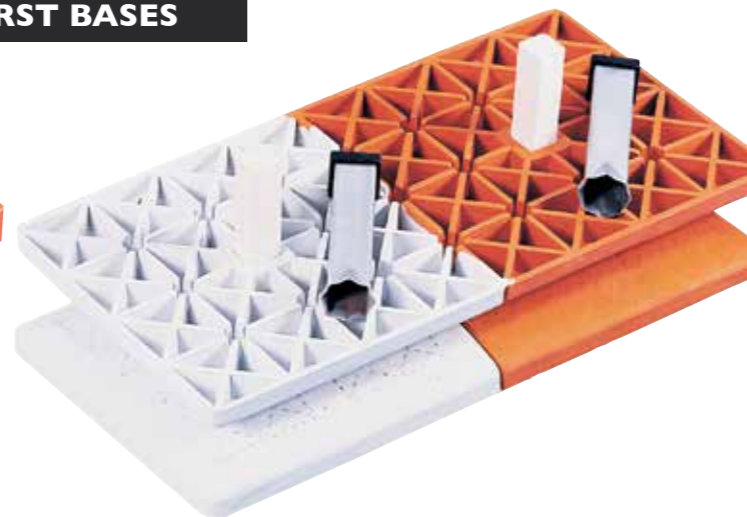

DFB42 Same as DFB53 except size 30" x 14" x 2".... 64.00 ea.

HDF30 Pro Double First Base, one piece molded rubber base, simulated quilted top, 30" x 15" x 3", 2 posts & anchors..... 210.00 ea.

NEW

HHP12WD In-Ground Home Plate, official size, 3" high plate with beveled edges, wood bottom 142.00 ea.