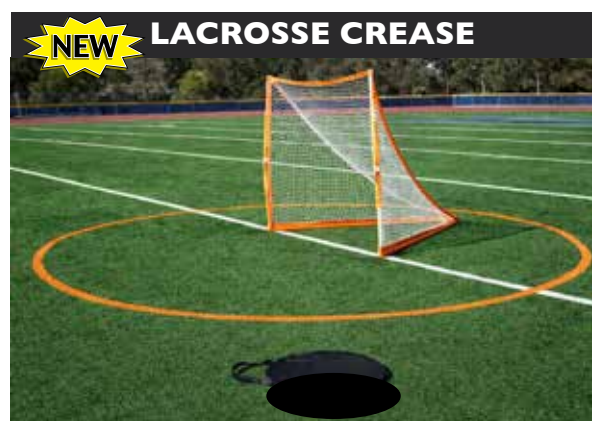

BACKSTOPS & BOUNCE BACK TARGET

- Quick & Easy Set-up
- Portable, all weather nylon
- With weights & ground anchors to keep firmly in place
- Carrying bag included

LC18 Mens, 18' diameter, ... 144.00 ea.
LC17 Womens, 17' diameter, ... 134.00 ea.