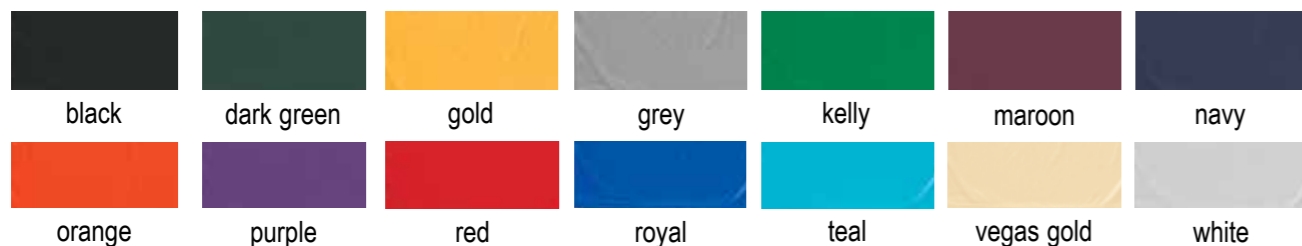

SOCCER JERSEYS & SHORTS

V NECK JERSEYS

• 100 % polyester w/moisture management material.
• Color to granite w/white piping.
• Side panel is closed mesh material.
Colors: Col Blue, Dk Grn, Fuchsia, Gold, Granite, Lime, Maroon, Navy, Orange, Purple, Red, Royal, All White.

YOUTH

SST35 Sizes: XS, S, M, L, XL ..... 14.00 ea.