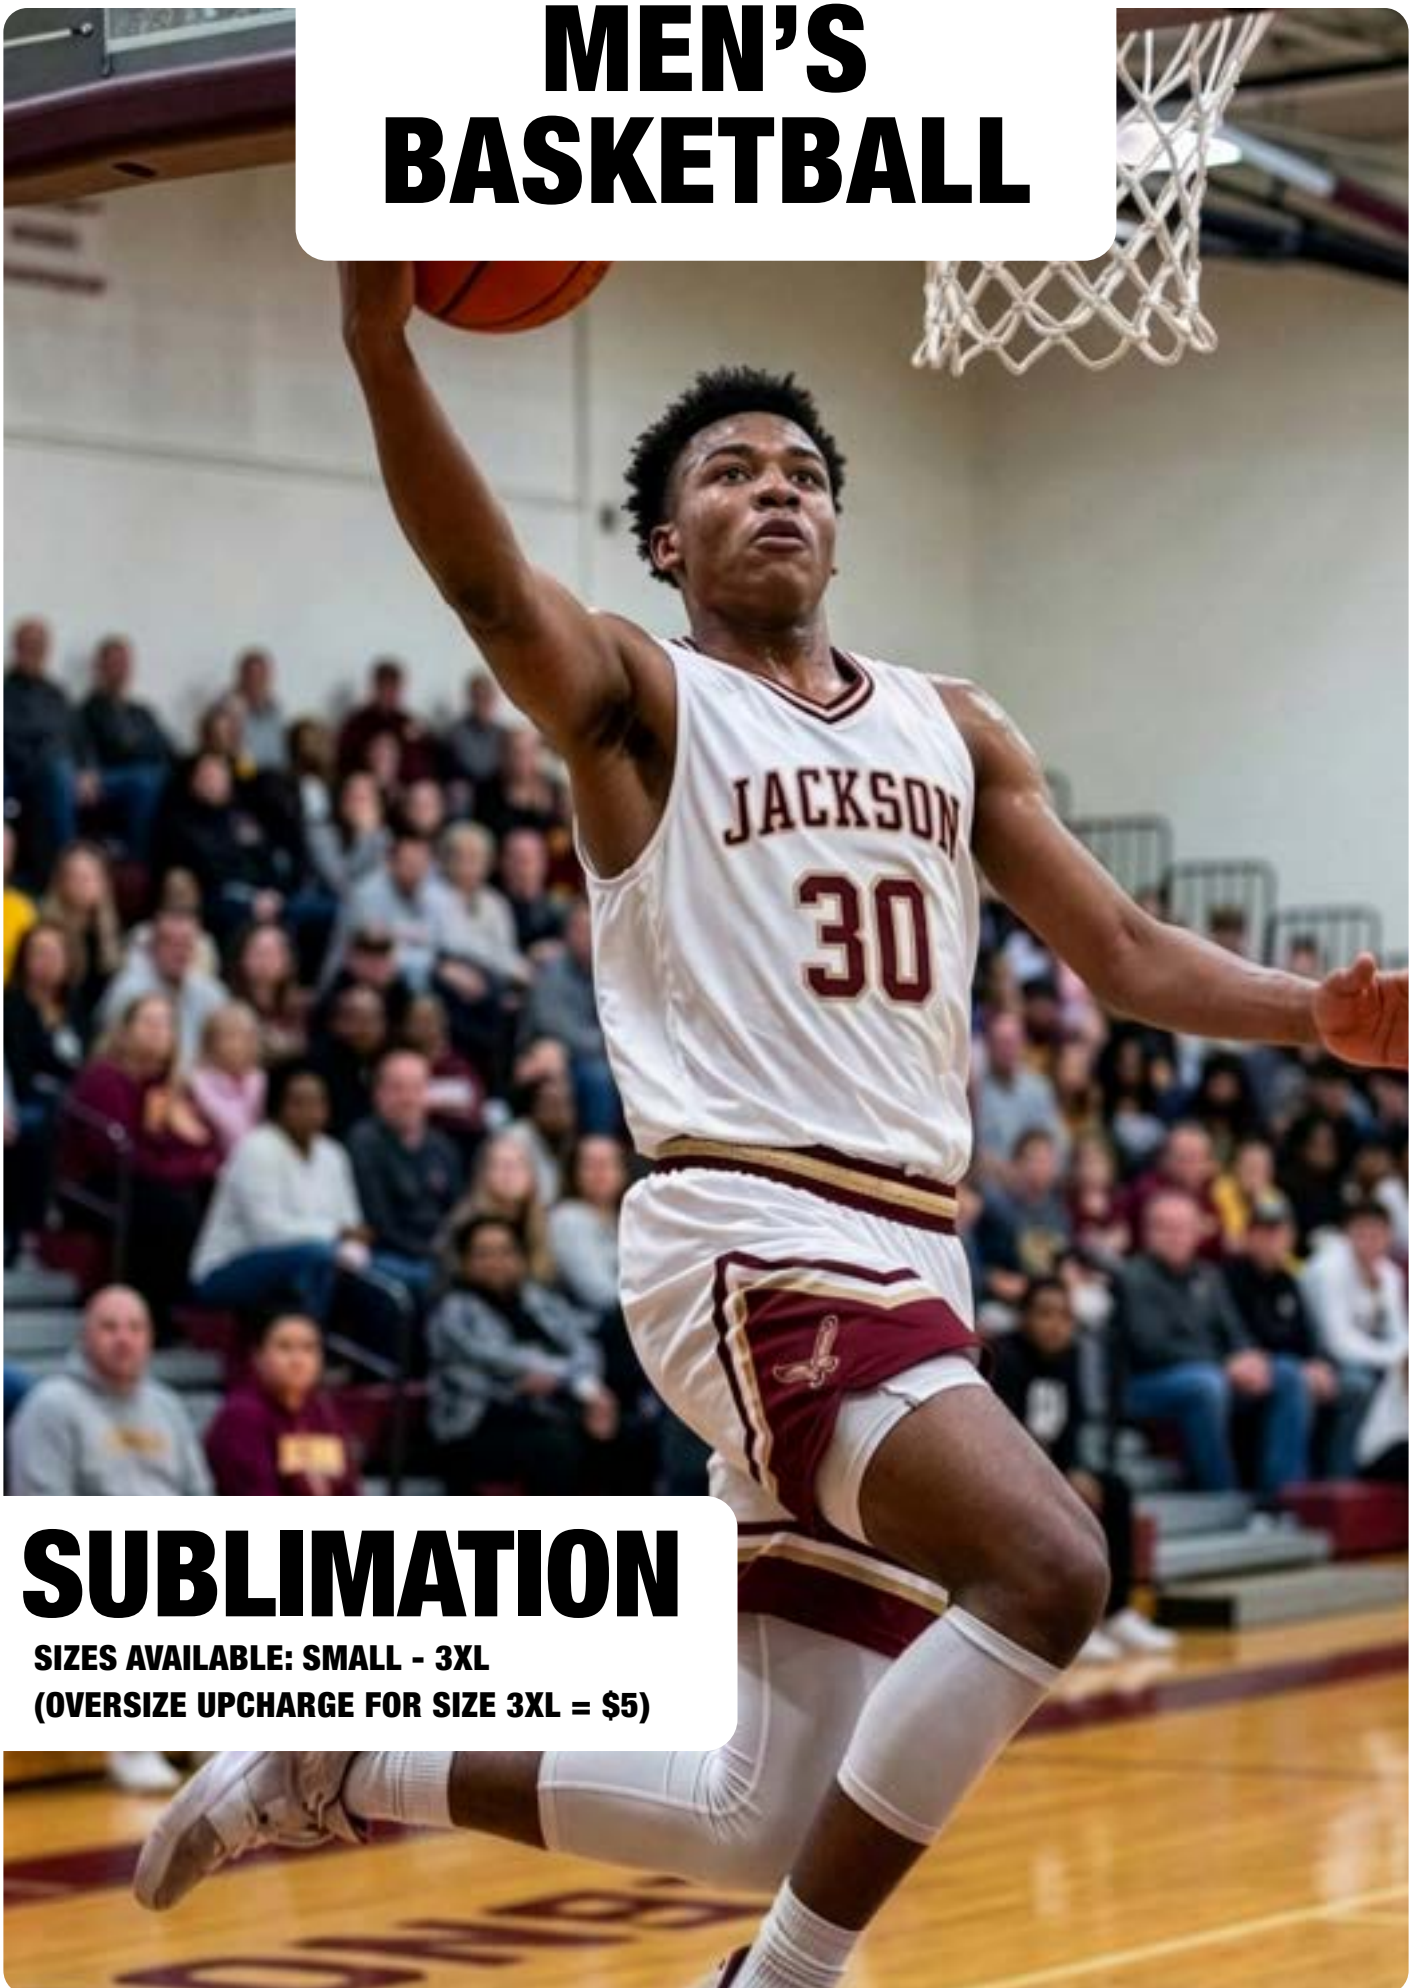

MEN'S BASKETBALL

SUBLIMATION

SIZES AVAILABLE: SMALL - 3XL
(OVERSIZE UPCHARGE FOR SIZE 3XL = $5)